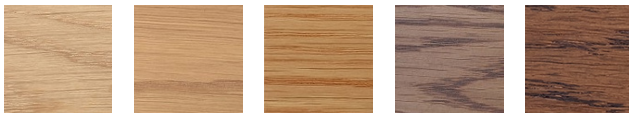

MAYA COFFEE TABLE

The Maya coffee table borrows the leg shape from the La Corona coffee but is accentuated for a more dramatic effect. Made in all solid timber the Maya is also available with an oval top. Custom sizes and a glass topped version are available.

Featured here in American Oak with a Coal stain lacquer finish.

TIMBER OPTIONS:

American Oak, American Walnut, Tasmanian Oak, Tasmanian Blackwood

---

TIMBER FINISHES:

Natural Oil finishes:

White Oil

Drift

Natural

Mule

Faun