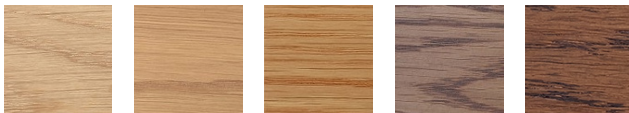

LA CORONA COFFEE TABLE

TIDE

LA CORONA COFFEE TABLE

The La Corona range is completed with the coffee table version. The curve in the leg is accentuated in the coffee table for more dramatic effect and proportions of the leg and top are increased to maintain the balance of the side table version.

Featured here in American Oak with a Cocoa lacquer finish.

TIMBER OPTIONS:

American Oak, American Walnut, Tasmanian Oak, Tasmanian Blackwood

TIMBER FINISHES:

Natural Oil finishes:

White Oil

Drift

Natural

Mule

Faun

Lacquer finishes:

Natural

Smoke

Pale Walnut

Pecan

Cocoa