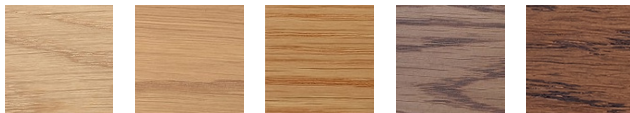

TUKI COFFEE TABLE

TIDE

TUKI COFFEE TABLE

The Tuki coffee table completes the Tuki range, with sculptured legs and forms borrowed from the Tuki family. The lower shelf provides practical storage space and custom sizes are available.

Featured here in American Oak with a White Natural Oil / Hardwax finish.

TIMBER OPTIONS:

American Oak, American Walnut, Tasmanian Oak, Tasmanian Blackwood

TIMBER FINISHES:

Natural Oil finishes:

White Oil

Drift

Natural

Mule

Faun

Lacquer finishes:

Natural

Smoke

Pale Walnut

Pecan